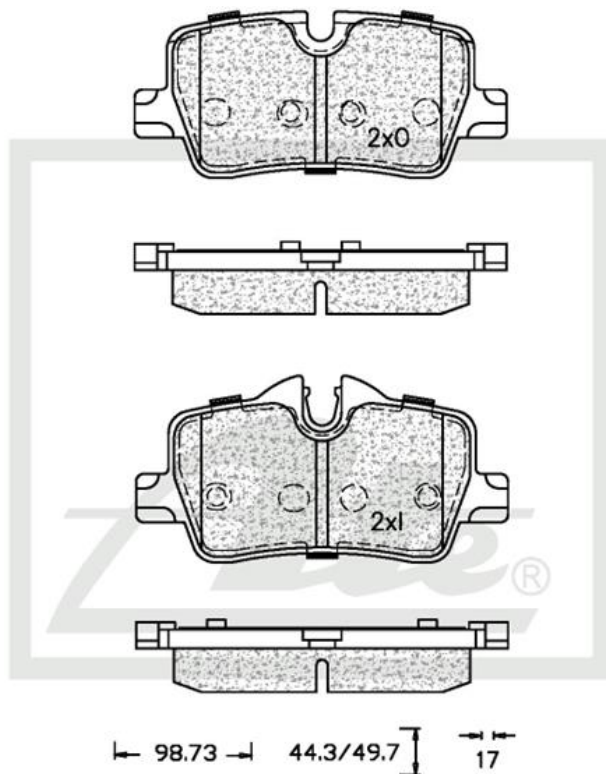

NEW PART NUMBER

Drawing

Details of New Part

Brake Pad – Rear

Product Dimensions

Length – 98.73mm

Height – 44.3 / 49.7mm

Thickness – 17.0mm

Package Dimensions

Weight – 898.4g

L – 151.81mm

W – 106.94mm

H – 55.37mm